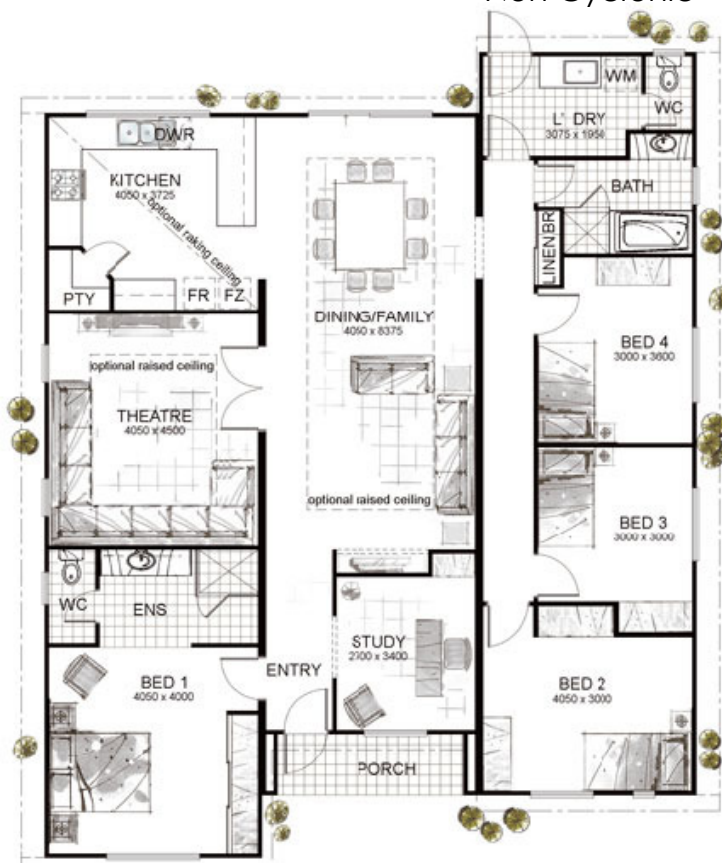

## THE KAMBALDA MKIII

Affordable Modern Living

**\$255,488 INC GST**

Includes transport to 200km of Perth GPO  
Non Cyclonic

- Laminate TV cabinet to family recess
- Stainless steel kickboards to kitchen cabinets
- Corinthian PMAD 104 with slumped water fall glass entry door and TRI-LOCK 8901 ANG SC handle
- Sliding silver mirror door robes and nib walls to beds 2, 3 & 4
- Raking ceiling over kitchen
- 150mm deep recessed ceiling to theatre with 3 additional recessed down lights
- 300mm deep recessed ceiling to family & dining with 6 additional recessed down lights
- 3.5hp Fujitsu air-conditioner to family/dining
- Ceramic floor tiles to living, kitchen, dining & passage
- Carpet to theatre and bedroom areas
- Venetian blinds to all windows (excluding WC's)